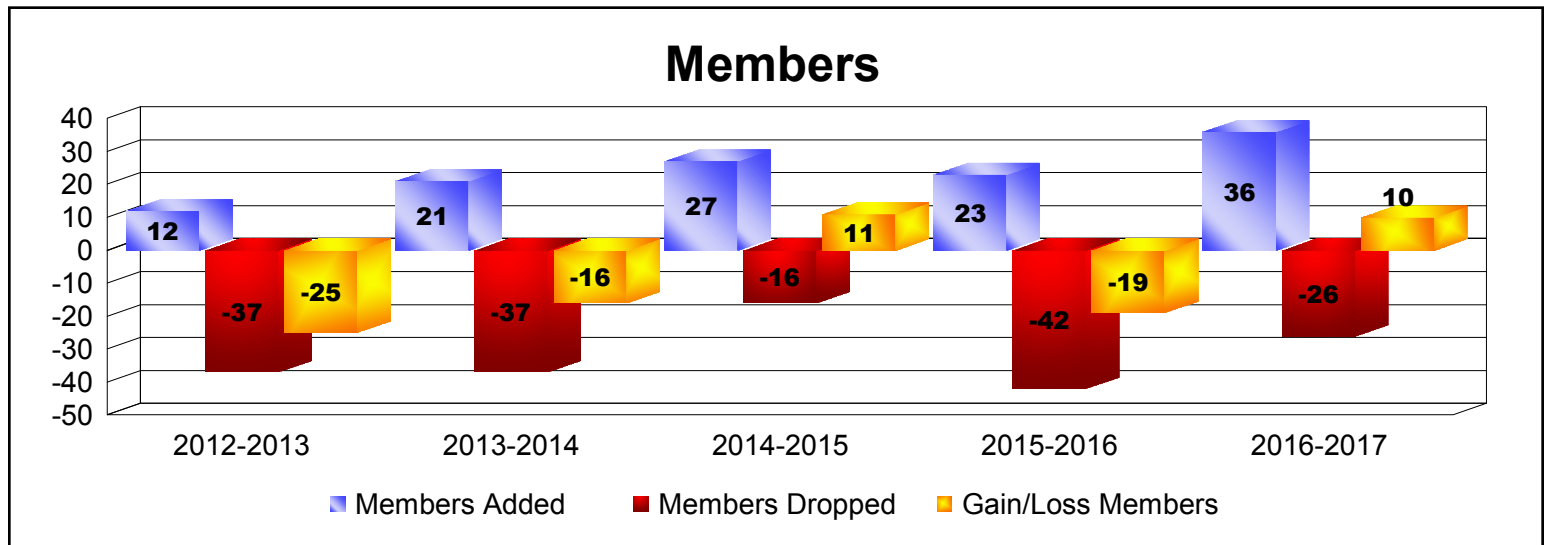

Year	New Clubs	Dropped Clubs	Gain/ Loss Clubs	New Members	Charter Members	Reinstate Members	Transfer Members	Total Member Added	Total Members Dropped	Gain/ Loss Members
2012-2013	0	-1	-1	11	0	1	0	12	-37	-25
2013-2014	0	0	0	20	0	0	1	21	-37	-16
2014-2015	0	0	0	25	0	0	2	27	-16	11
2015-2016	0	-1	-1	22	0	0	1	23	-42	-19
2016-2017	0	0	0	30	0	1	5	36	-26	10
<b>Average</b>	<b>0</b>	<b>0</b>	<b>0</b>	<b>22</b>	<b>0</b>	<b>0</b>	<b>2</b>	<b>24</b>	<b>-32</b>	<b>-8</b>

Year	New Clubs	Dropped Clubs	Gain/ Loss Clubs	New Members	Charter Members	Reinstate Members	Transfer Members	Total Member Added	Total Members Dropped	Gain/ Loss Members
2012-2013	0	0	0	65	0	1	2	68	-126	-58
2013-2014	1	-1	0	102	22	1	1	126	-115	11
2014-2015	0	-1	-1	73	0	5	5	83	-131	-48
2015-2016	0	-1	-1	85	1	12	2	100	-125	-25
2016-2017	0	0	0	104	0	2	2	108	-95	13
<b>Average</b>	<b>0</b>	<b>-1</b>	<b>0</b>	<b>86</b>	<b>5</b>	<b>4</b>	<b>2</b>	<b>97</b>	<b>-118</b>	<b>-21</b>