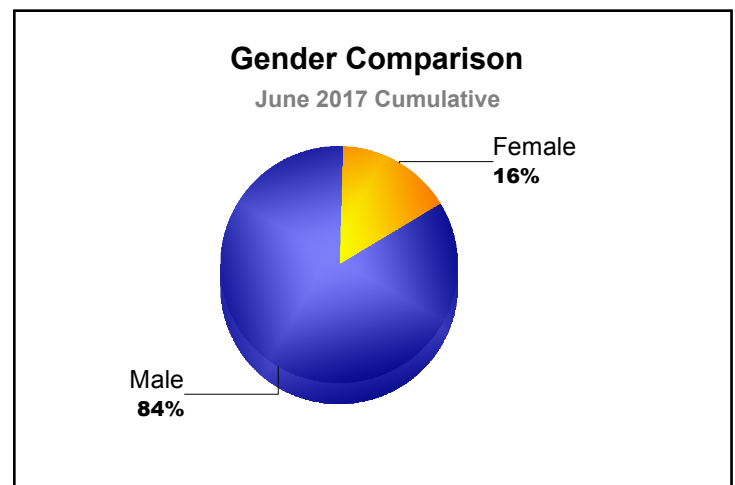

Year	New Clubs	Dropped Clubs	Gain/ Loss Clubs	New Members	Charter Members	Reinstate Members	Transfer Members	Total Member Added	Total Members Dropped	Gain/ Loss Members
2012-2013	0	-1	-1	11	0	1	0	12	-37	-25
2013-2014	0	0	0	20	0	0	1	21	-37	-16
2014-2015	0	0	0	25	0	0	2	27	-16	11
2015-2016	0	-1	-1	22	0	0	1	23	-42	-19
2016-2017	0	0	0	30	0	1	5	36	-26	10
<b>Average</b>	<b>0</b>	<b>0</b>	<b>0</b>	<b>22</b>	<b>0</b>	<b>0</b>	<b>2</b>	<b>24</b>	<b>-32</b>	<b>-8</b>