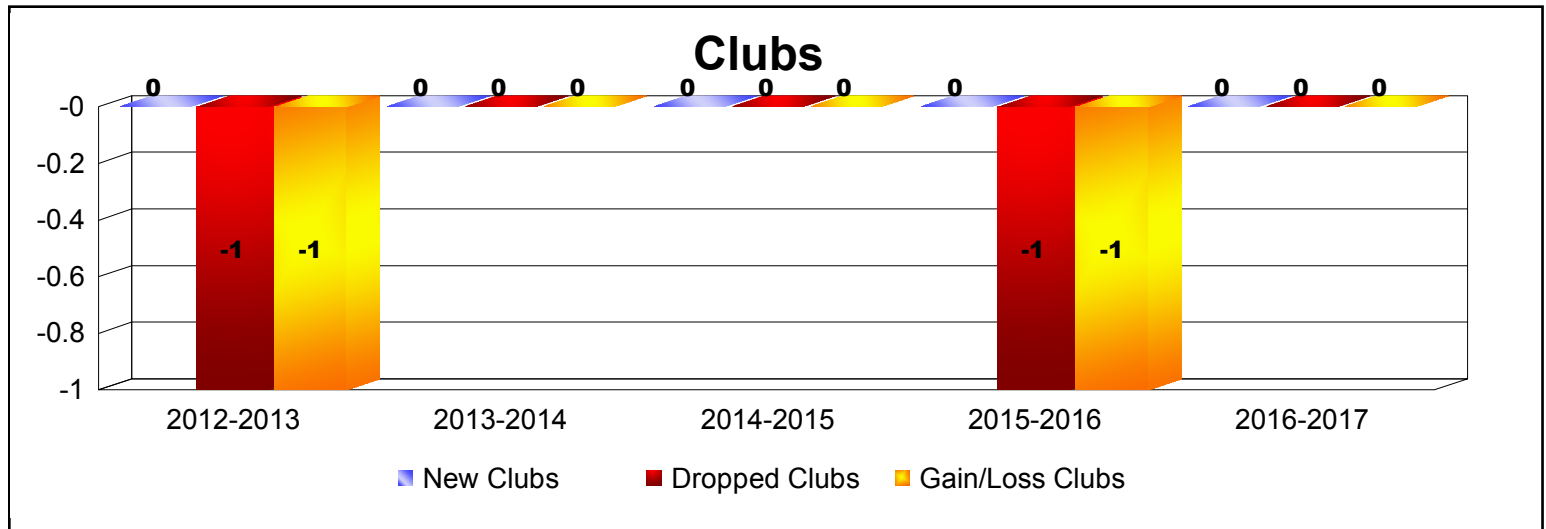

Year	New Clubs	Dropped Clubs	Gain/ Loss Clubs	New Members	Charter Members	Reinstate Members	Transfer Members	Total Member Added	Total Members Dropped	Gain/ Loss Members
2012-2013	0	-1	-1	11	0	1	0	12	-37	-25
2013-2014	0	0	0	20	0	0	1	21	-37	-16
2014-2015	0	0	0	25	0	0	2	27	-16	11
2015-2016	0	-1	-1	22	0	0	1	23	-42	-19
2016-2017	0	0	0	30	0	1	5	36	-26	10
<b>Average</b>	<b>0</b>	<b>0</b>	<b>0</b>	<b>22</b>	<b>0</b>	<b>0</b>	<b>2</b>	<b>24</b>	<b>-32</b>	<b>-8</b>

Year	New Clubs	Dropped Clubs	Gain/ Loss Clubs	New Members	Charter Members	Reinstate Members	Transfer Members	Total Member Added	Total Members Dropped	Gain/ Loss Members
2012-2013	0	0	0	65	0	1	2	68	-126	-58
2013-2014	1	-1	0	102	22	1	1	126	-115	11
2014-2015	0	-1	-1	73	0	5	5	83	-131	-48
2015-2016	0	-1	-1	85	1	12	2	100	-125	-25
2016-2017	0	0	0	104	0	2	2	108	-95	13
<b>Average</b>	<b>0</b>	<b>-1</b>	<b>0</b>	<b>86</b>	<b>5</b>	<b>4</b>	<b>2</b>	<b>97</b>	<b>-118</b>	<b>-21</b>