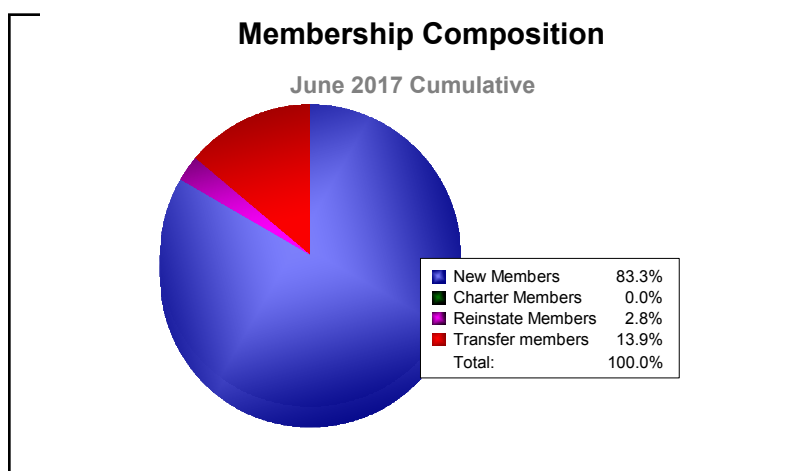

Year	New Clubs	Dropped Clubs	Gain/ Loss Clubs	New Members	Charter Members	Reinstate Members	Transfer Members	Total Member Added	Total Members Dropped	Gain/ Loss Members
2012-2013	0	-1	-1	11	0	1	0	12	-37	-25
2013-2014	0	0	0	20	0	0	1	21	-37	-16
2014-2015	0	0	0	25	0	0	2	27	-16	11
2015-2016	0	-1	-1	22	0	0	1	23	-42	-19
2016-2017	0	0	0	30	0	1	5	36	-26	10
<b>Average</b>	<b>0</b>	<b>0</b>	<b>0</b>	<b>22</b>	<b>0</b>	<b>0</b>	<b>2</b>	<b>24</b>	<b>-32</b>	<b>-8</b>